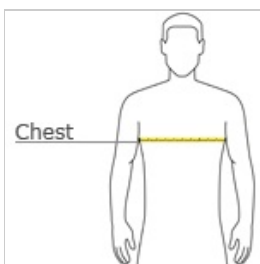

The North Face® Canyon Flats Fleece Jacket. NF0A3LH9

Protect yourself from the elements at work or play with this sleek, smooth-faced fleece built for rock-solid durability and easy movement.

- 243 g/m2 100% polyester fleece
- Due to different fabric specs, please allow for slight color variations between the Ladies Canyon Flats Stretch Fleece Jacket and the Adult Canyon Flats Fleece Jacket.
- Smooth-faced fleece with a brushed interior for comfort
- Vislon center front zipper
- Concealed-zip right chest pocket with welding detail
- Raglan sleeves for extra mobility
- Secure-zip hand pockets
- Contrast, high-density The North Face logo heat transfer on left sleeve

front

back

BENEFITS

BREATHABLE: Mid-weight fabrics that help regulate body temperature. **

CARE INSTRUCTIONS

Machine wash separately on delicate cycle in warm water.

Secure and close all zippers, and hook and loop closures

before wash. Turn garment inside out. Do not use bleach or

softeners. Tumble dry low heat or for best results line dry. Do

not iron or dry clean.

HOW TO MEASURE

CHEST WIDTH

Measure under the arm and around the fullest part of the chest with arms down, keeping tape horizontal.

SIZE CHART

	S	M	L	XL	2XL	3XL
Chest	36-38	39-41	42-44	45-48	49-52	53-56

COLOR INFORMATION

Monster Blue
Heather
PMS 653C

TNF Black
PMS NTR BLACK
C

TNF Medium Grey
Heather
PMS 424C

Urban Navy
Heather
PMS 433C